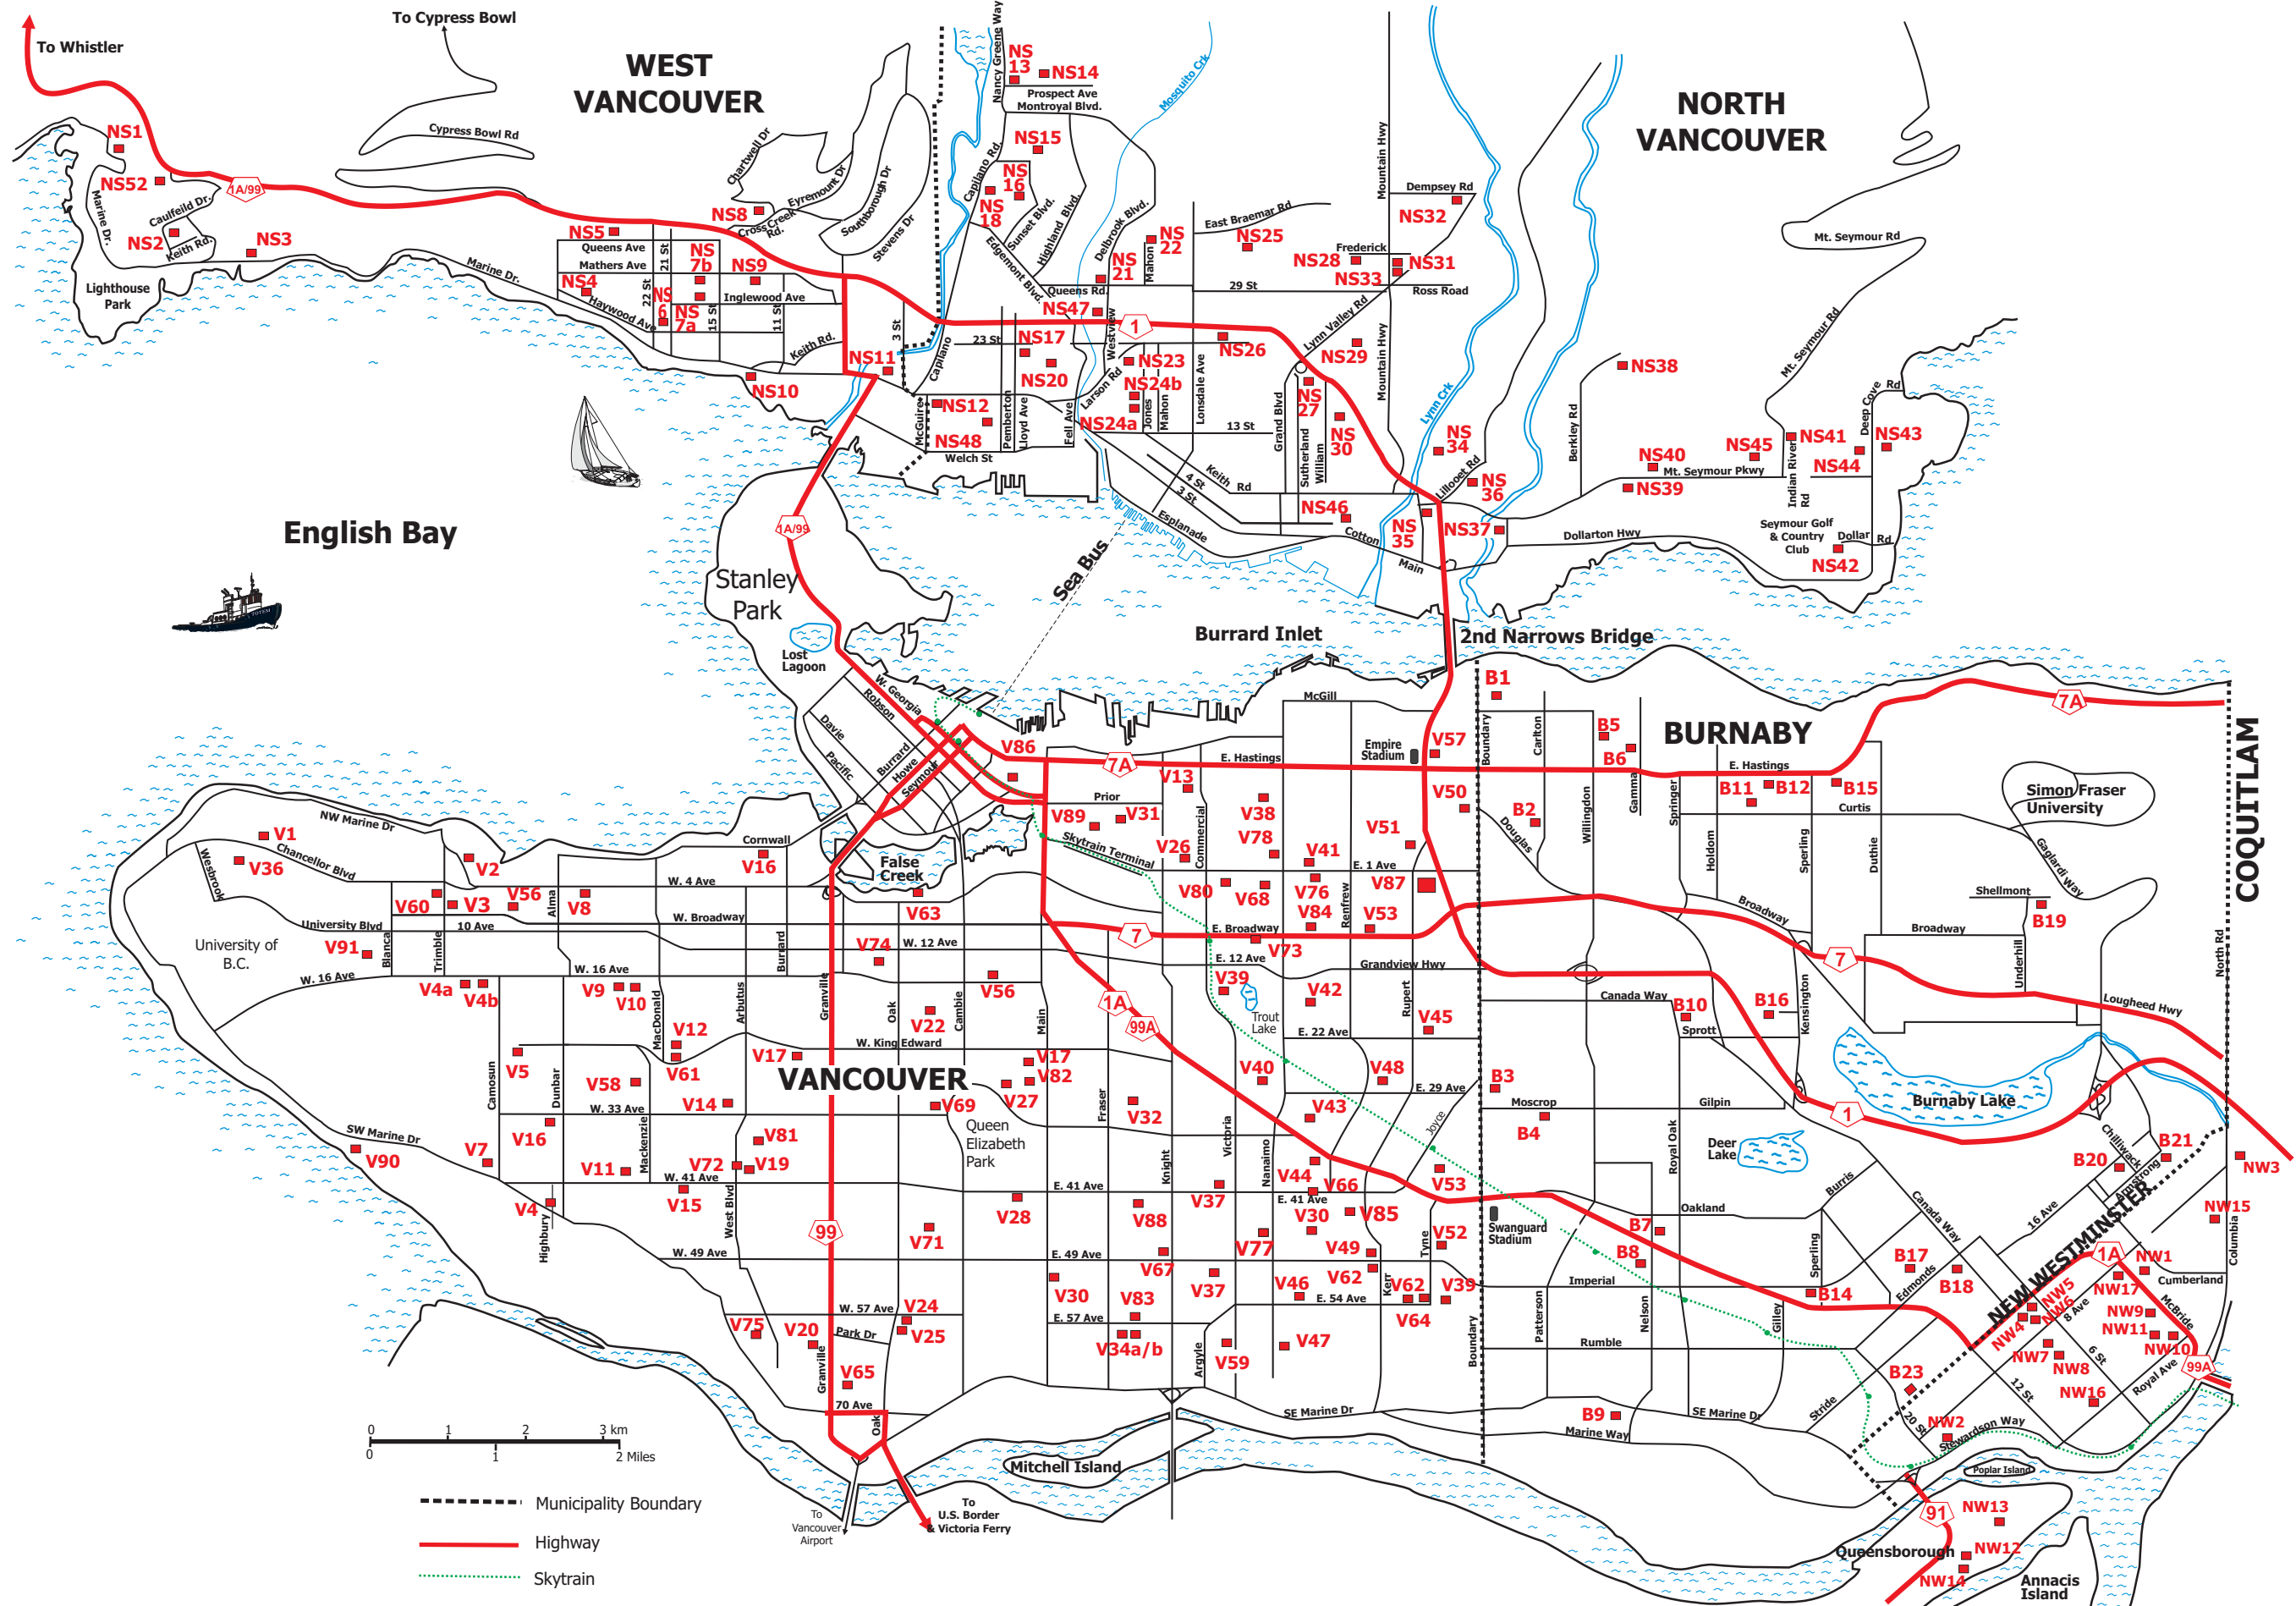

BURNABY, NEW WESTMINSTER, NORTH SHORE & VANCOUVER PLAYING FIELDS 2016 / 2017

- Municipality Boundary
- Highway
- Skytrain